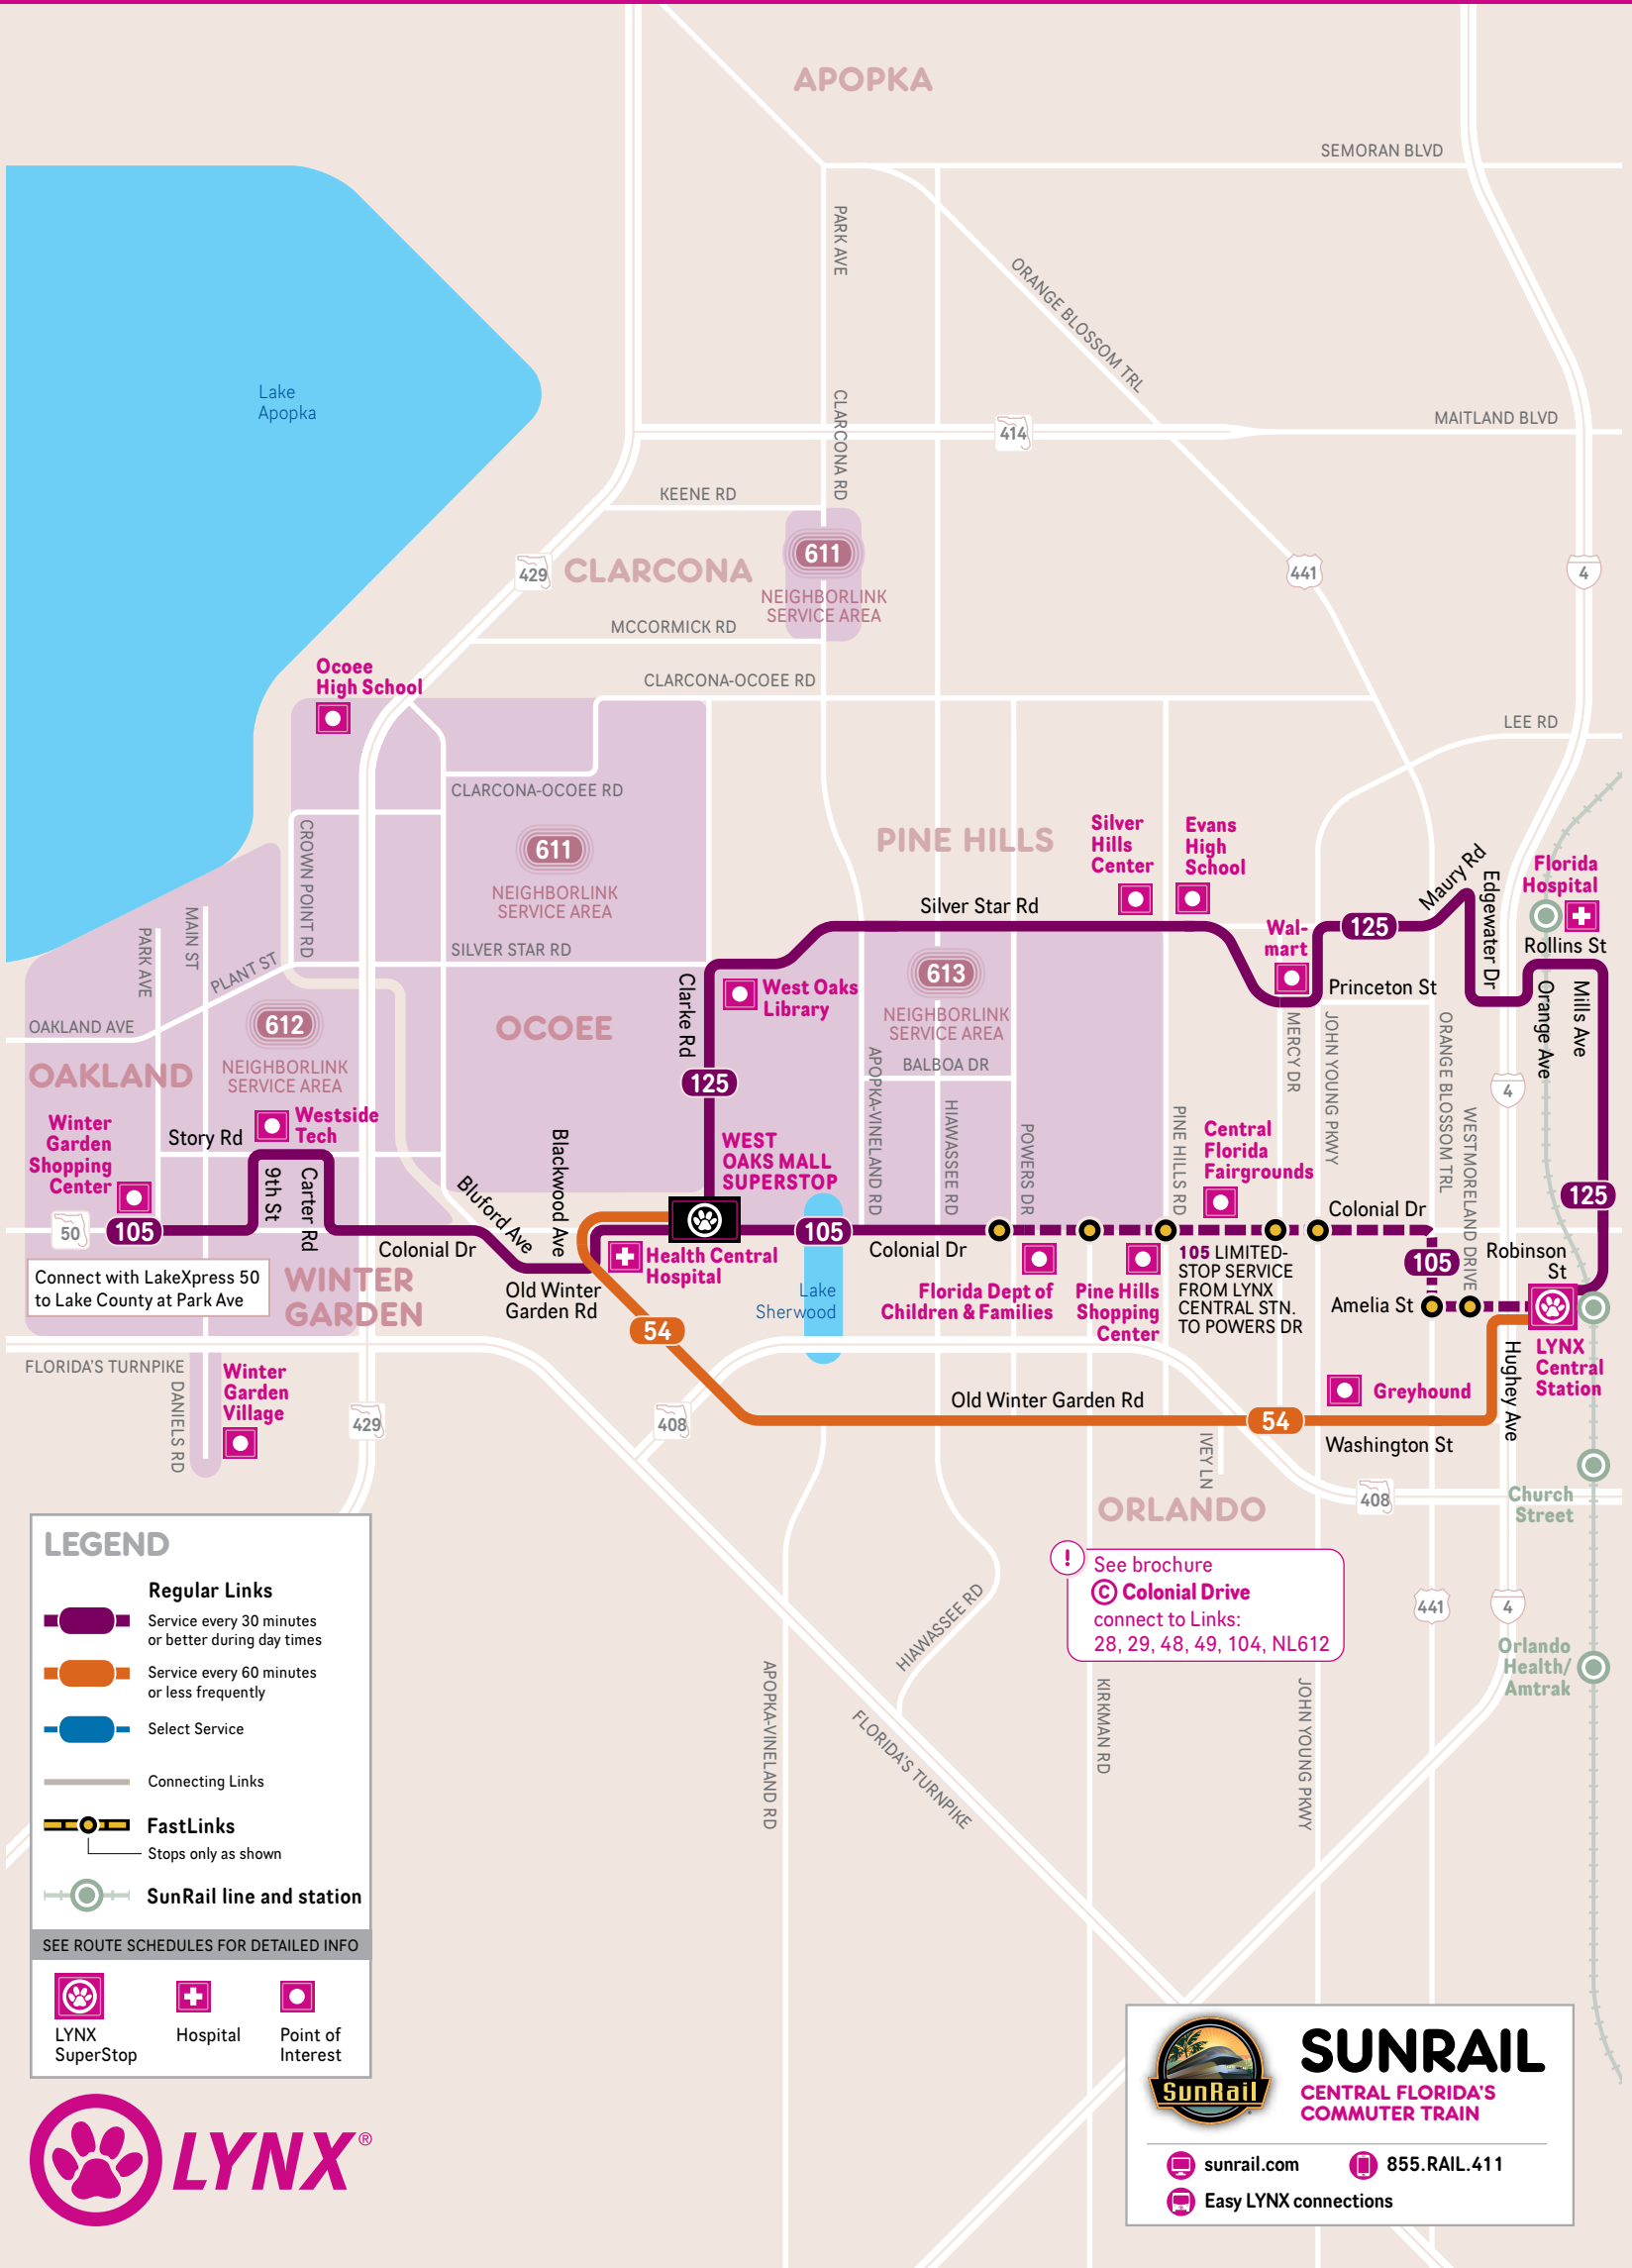

WELCOME ABOARD!

LYNX operates 88 Links to great places throughout Central Florida. If you don't see your destination here, **CONTACT US** and we can connect you to the right Link for your trip.

Riding LYNX is also easy on your wallet. You can pay for your trip as you board the bus:

LYNX is the public transit provider for Orange, Osceola and Seminole counties. Additional connectivity with Lake and Polk counties.

CONTACT US for information on fares, bus stops, schedules and trip planning:

**Downtown
Orlando**

**Florida Hospital
Health Central
Hospital**

**Ocoee
Pine Hills
Winter Garden**

Effective:
APRIL 2018

Other accessible formats available upon request

COLONIAL DR WEST/WEST OAKS MALL

Schematic Map
Not to Scale

LEGEND

- Regular Links**
 - Service every 30 minutes or better during day times
 - Service every 60 minutes or less frequently
 - Select Service
- Connecting Links
- FastLinks**
 - Stops only as shown
- SunRail line and station**