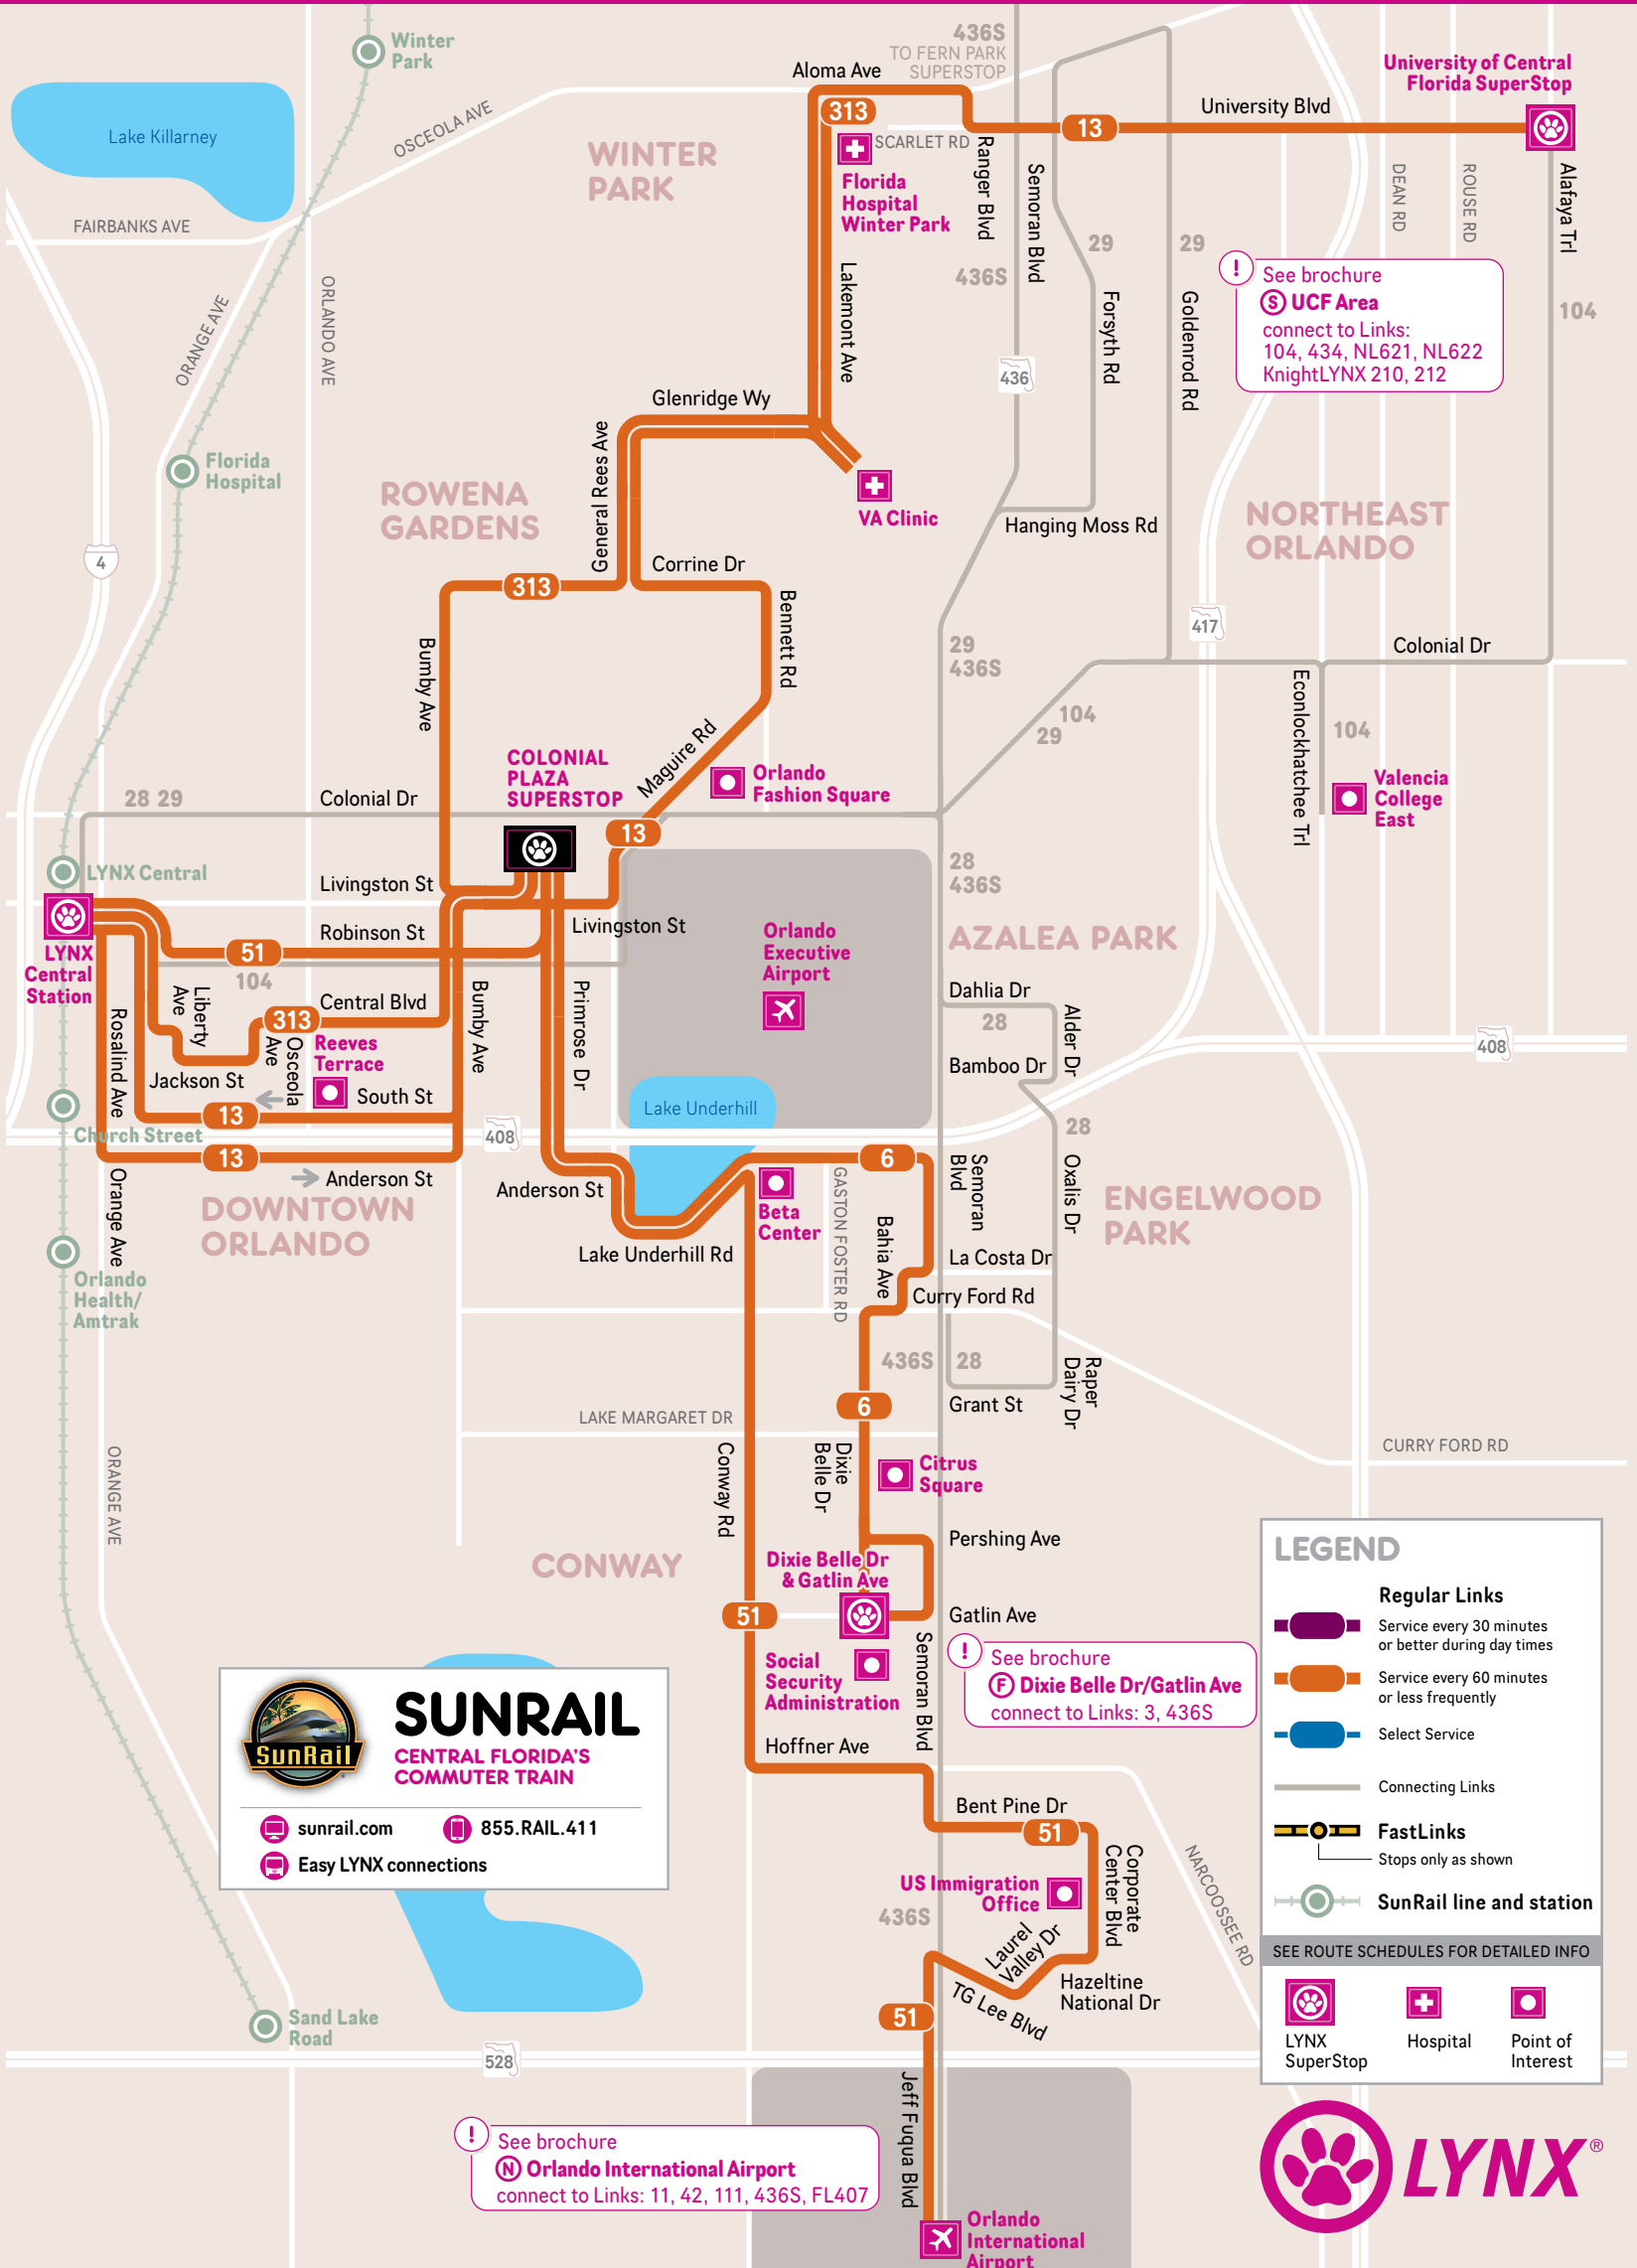

LYNX is the public transit provider for Orange, Osceola and Seminole counties. Additional connectivity with Lake and Polk counties.

**CONTACT US** for information on fares, bus stops, schedules and trip planning:

## B COLONIAL PLAZA SUPERSTOP

**Links 6, 13, 51, 313**

DIRECT SERVICE TO:

- Downtown Orlando**
- Florida Hospital Winter Park**
- Orlando Executive Airport**
- Orlando International Airport**
- University of Central Florida**

# COLONIAL PLAZA SUPERSTOP

Schematic Map  
Not to Scale

**LEGEND**

- Regular Links**  
Service every 30 minutes or better during day times
- Service every 60 minutes or less frequently
- Select Service
- Connecting Links
- FastLinks**  
Stops only as shown
- SunRail line and station**

See brochure **(F) Dixie Belle Dr/Gatlin Ave** connect to Links: 3, 436S

See brochure **(S) UCF Area** connect to Links: 104, 434, NL621, NL622 KnightLYNX 210, 212