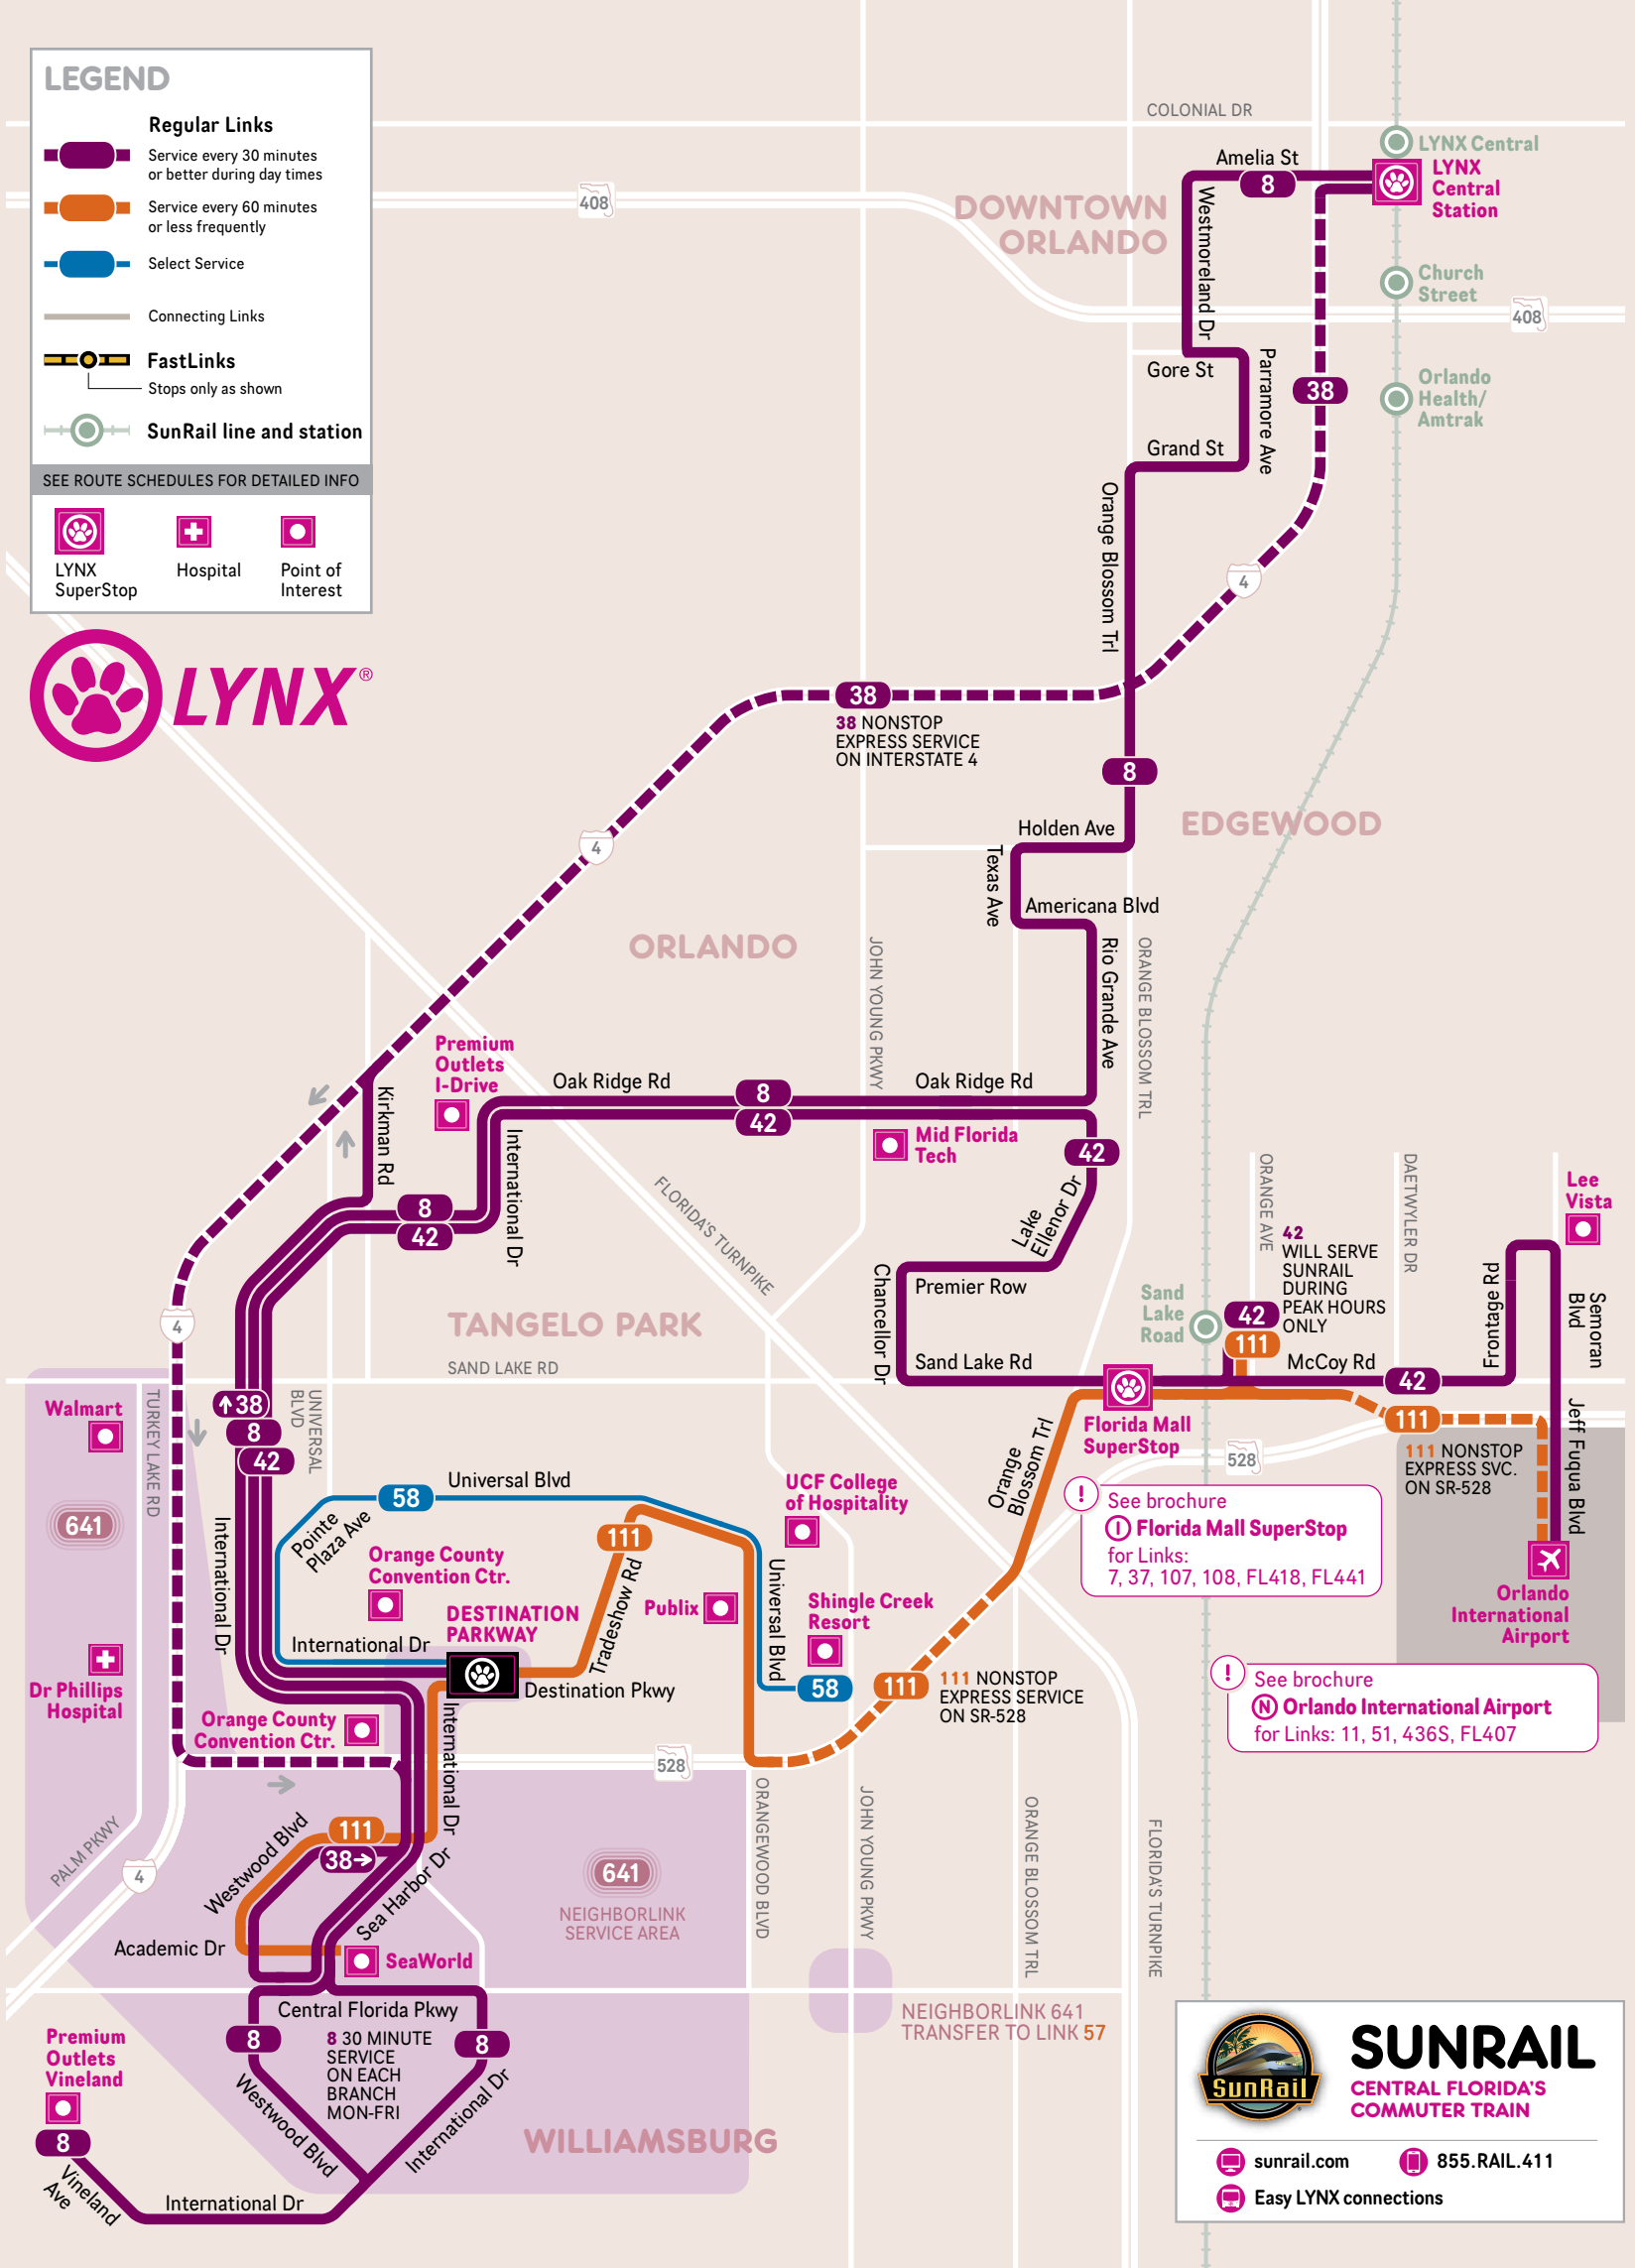

LYNX is the public transit provider for Orange, Osceola and Seminole counties. Additional connectivity with Lake and Polk counties.

CONTACT US for information on fares, bus stops, schedules and trip planning:

407-841-5969 phone
407-423-0787 tdd
golynx.com web

THANK YOU FOR RIDING LYNX!

BROCHURE

E **DESTINATION PARKWAY**

Links 8, 38, 42, 58, 111, NeighborLink 641

DIRECT SERVICE TO:

- Downtown Orlando**
- Florida Mall**
- Orange County Convention Center**
- Orlando Int'l Airport**
- Premium Outlets**
- Sand Lake Road SunRail**
- SeaWorld**

Effective: JULY 2018

Other accessible formats available upon request

DESTINATION PARKWAY

Schematic Map
Not to Scale

LEGEND

- Regular Links**
 - Service every 30 minutes or better during day times
 - Service every 60 minutes or less frequently
 - Select Service
- Connecting Links
- FastLinks**
 - Stops only as shown
- SunRail line and station**

SEE ROUTE SCHEDULES FOR DETAILED INFO

- LYNX SuperStop
- Hospital
- Point of Interest

sunrail.com 855.RAIL.411
 Easy LYNX connections