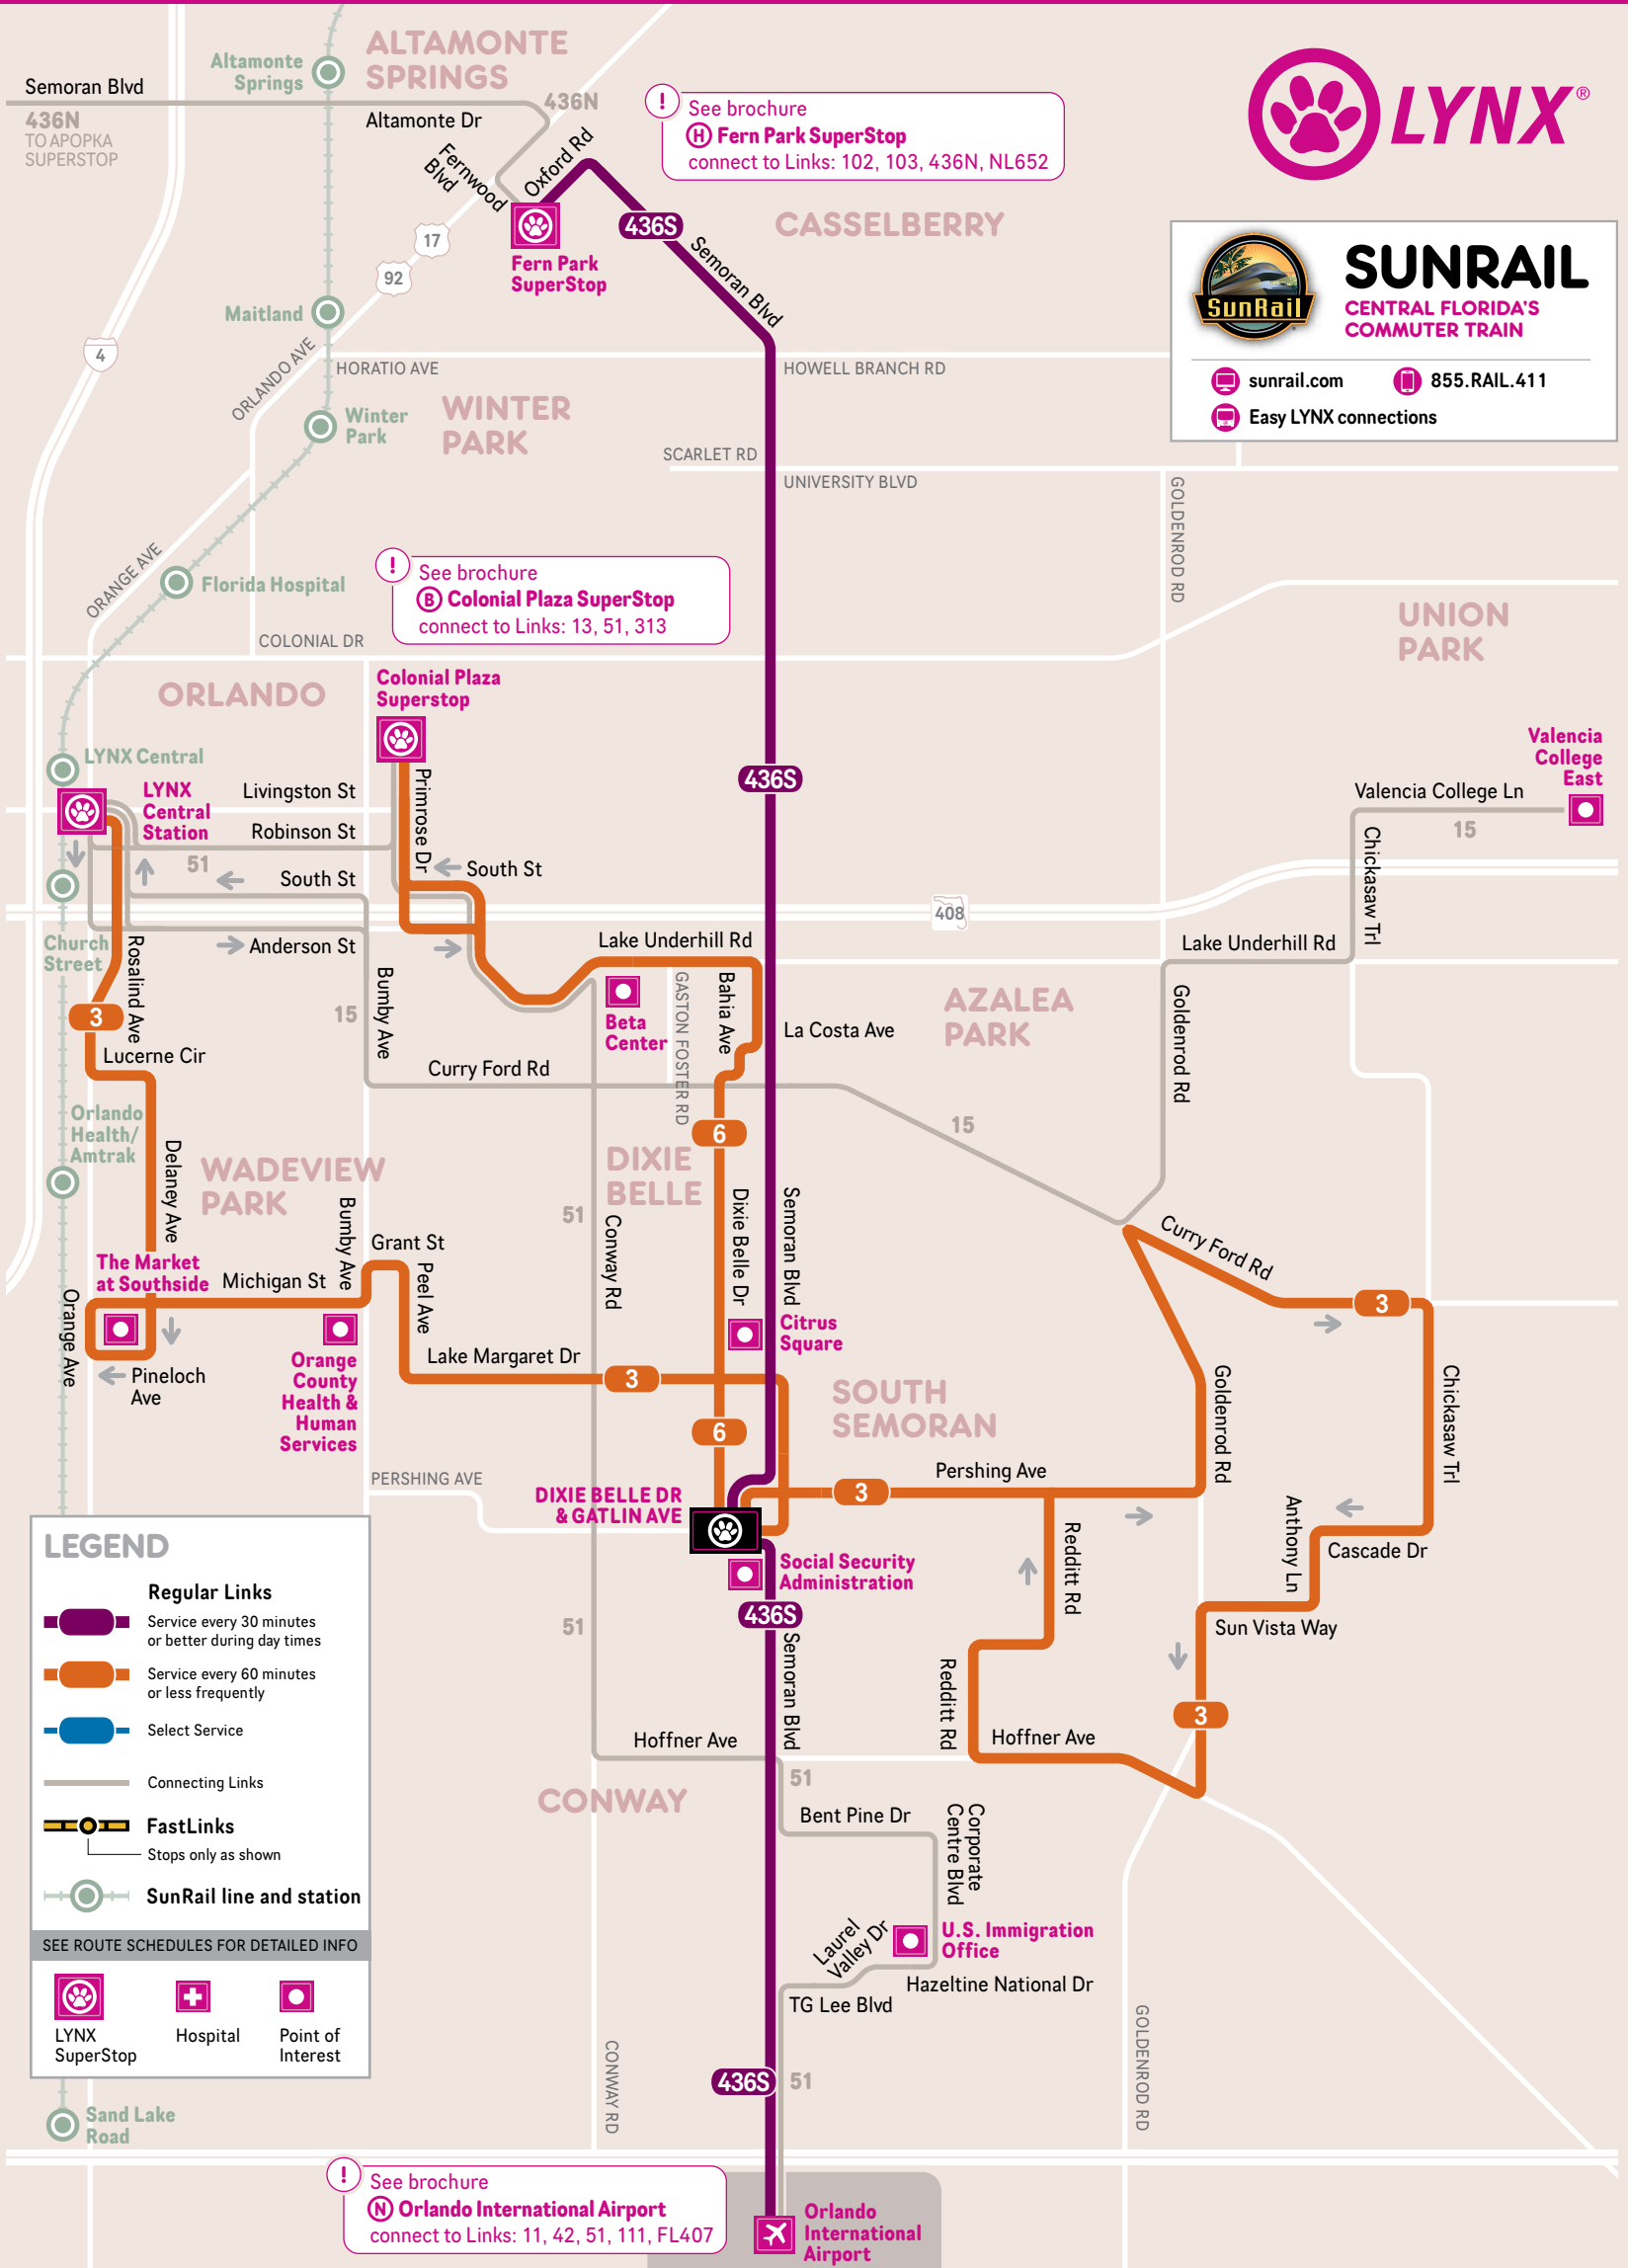

# WELCOME ABOARD!

LYNX operates 88 Links to great places throughout Central Florida. If you don't see your destination here, **CONTACT US** and we can connect you to the right Link for your trip.

Riding LYNX is also easy on your wallet. You can pay for your trip as you board the bus:

Colonial Plaza SuperStop

Downtown Orlando

Fern Park SuperStop

The Market at Southside

Orlando Int'l Airport

Social Security Administration

Effective: APRIL 2018

Other accessible formats available upon request

## DIXIE BELLE DR & GATLIN AVE

Schematic Map  
Not to Scale

**SUNRAIL**  
CENTRAL FLORIDA'S COMMUTER TRAIN

sunrail.com 855.RAIL.411

Easy LYNX connections

**LEGEND**

- Regular Links**
  - Service every 30 minutes or better during day times
  - Service every 60 minutes or less frequently
  - Select Service
- Connecting Links
- FastLinks**
  - Stops only as shown
- SunRail line and station**

SEE ROUTE SCHEDULES FOR DETAILED INFO

LYNX SuperStop Hospital Point of Interest

See brochure **N** Orlando International Airport connect to Links: 11, 42, 51, 111, FL407

Orlando International Airport