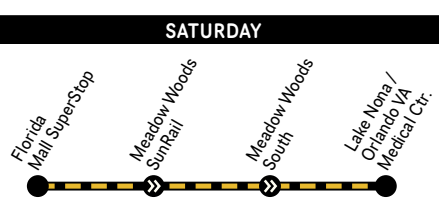

NO SUNDAY/HOLIDAY SERVICE

418 WESTBOUND FASTLINK to Florida Mall SuperStop

MONDAY – FRIDAY

5:55	6:09	6:21	6:45
6:55	7:09	7:21	7:45
7:55	8:09	8:21	8:45
8:55	9:09	9:20	9:44
9:55	10:09	10:20	10:45
10:55	11:09	11:20	11:46
11:55	12:09	12:20	12:46
12:55	1:09	1:20	1:46
1:55	2:09	2:20	2:46
2:55	3:09	3:21	3:47
3:55	4:09	4:21	4:47
4:55	5:09	5:21	5:46
5:55	6:09	6:20	6:44
6:55	7:09	7:20	7:44

NO SUNDAY/HOLIDAY SERVICE

418 EASTBOUND FASTLINK to Medical City/Lake Nona

SATURDAY

5:30	5:50	6:00	6:17
6:30	6:51	7:01	7:18
7:30	7:52	8:02	8:20
8:30	8:52	9:02	9:20
9:30	9:51	10:01	10:18
10:30	10:51	11:01	11:18
11:30	11:51	12:01	12:18
12:30	12:51	1:01	1:18
1:30	1:52	2:02	2:20
2:30	2:54	3:05	3:23
3:30	3:55	4:06	4:24
4:30	4:56	5:07	5:24
5:30	5:57	6:08	6:25
6:30	6:54	7:05	7:21
7:30	7:53	8:04	8:20