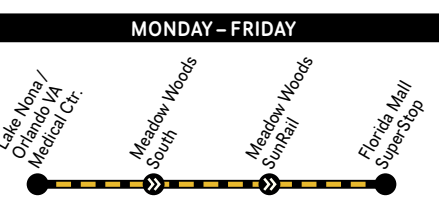

WELCOME ABOARD!

LYNX operates 88 Links to great places throughout Central Florida. If you don't see your destination here, **CONTACT US** and we can connect you to the right Link for your trip.

Riding LYNX is also easy on your wallet. You can pay for your trip as you board the bus:

NO SATURDAY, SUNDAY/HOLIDAY SERVICE

Light numbers are AM Times
Bold numbers are PM Times

441 INBOUND FASTLINK to LYNX Central Station

MONDAY – FRIDAY ONLY

5:50	6:09	6:17	6:27	6:40
6:50	7:09	7:18	7:29	7:46
7:50	8:10	8:19	8:30	8:48
8:50	9:10	9:19	9:30	9:44
9:50	10:10	10:20	10:32	10:46
10:50	11:11	11:21	11:33	11:49
11:50	12:12	12:24	12:37	12:54
12:50	1:14	1:25	1:37	1:54
1:50	2:14	2:25	2:37	2:54
2:50	3:13	3:24	3:36	3:53
3:50	4:13	4:24	4:36	4:53
4:50	5:13	5:24	5:37	5:53
5:50	6:13	6:22	6:33	6:43

NO SATURDAY, SUNDAY/HOLIDAY SERVICE

Light numbers are AM Times
Bold numbers are PM Times

418 EASTBOUND FASTLINK to Medical City/Lake Nona

MONDAY – FRIDAY

5:55	6:17	6:28	6:46
6:55	7:18	7:30	7:48
7:55	8:19	8:29	8:48
8:55	9:19	9:29	9:48
9:55	10:18	10:28	10:46
10:55	11:18	11:28	11:47
11:55	12:18	12:28	12:47
12:55	1:18	1:28	1:47
1:55	2:19	2:29	2:48
2:55	3:21	3:32	3:51
3:55	4:22	4:33	4:52
4:55	5:23	5:34	5:52
5:55	6:25	6:36	6:52
6:55	7:18	7:29	7:45
7:55	8:16	8:26	8:42

NO SUNDAY/HOLIDAY SERVICE

418 WESTBOUND FASTLINK to Florida Mall SuperStop

MONDAY – FRIDAY

5:55	6:09	6:21	6:45
6:55	7:09	7:21	7:45
7:55	8:09	8:21	8:45
8:55	9:09	9:20	9:44
9:55	10:09	10:20	10:45
10:55	11:09	11:20	11:46
11:55	12:09	12:20	12:46
12:55	1:09	1:20	1:46
1:55	2:09	2:20	2:46
2:55	3:09	3:21	3:47
3:55	4:09	4:21	4:47
4:55	5:09	5:21	5:46
5:55	6:09	6:20	6:44
6:55	7:09	7:20	7:44