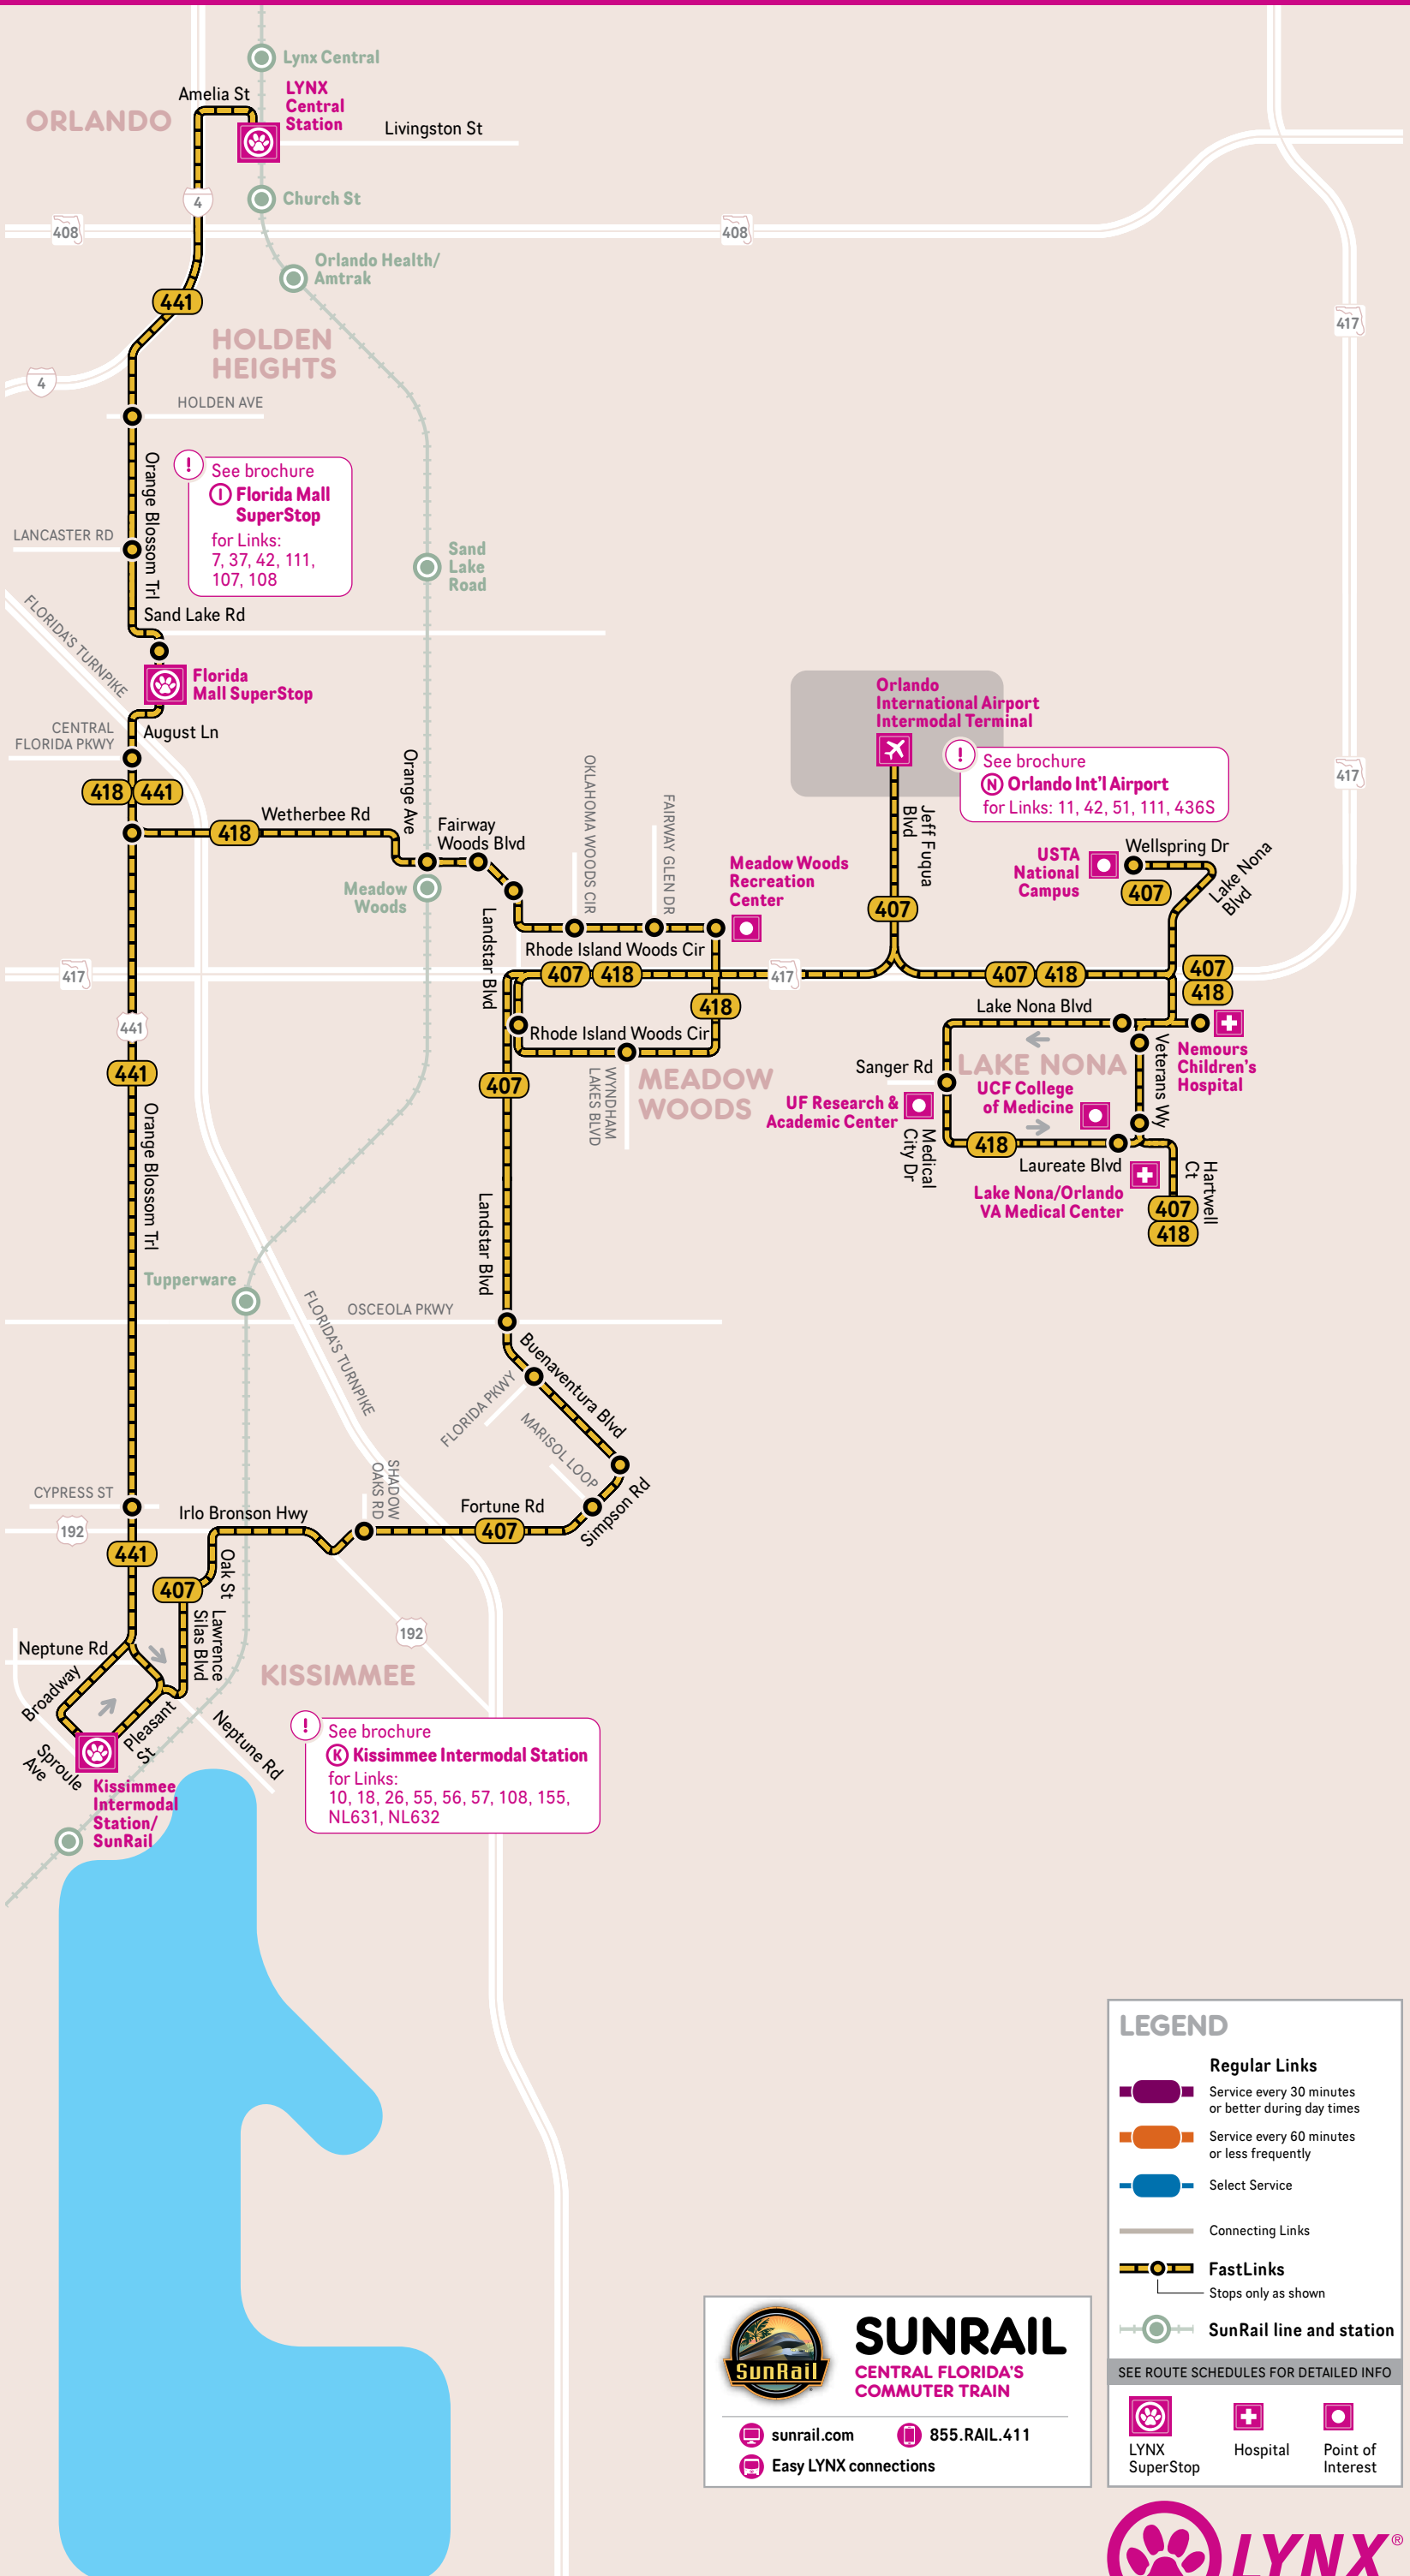

WELCOME ABOARD!

LYNX operates 88 Links to great places throughout Central Florida. If you don't see your destination here, **CONTACT US** and we can connect you to the right Link for your trip.

Riding LYNX is also easy on your wallet. You can pay for your trip as you board the bus:

ONE RIDE	ALL-DAY	Links 416 and 427 observe a different fare structure.
$2.00 Regular	$4.50 Regular	Please see individual Link schedules for more information.
$1.00 with LYNX discount fare ID	$2.25 with LYNX discount fare ID	EXACT FARE REQUIRED No change given.

Ready to roll? Look inside for more info...

LYNX is the public transit provider for Orange, Osceola and Seminole counties. Additional connectivity with Lake and Polk counties.

CONTACT US for information on fares, bus stops, schedules and trip planning:

- **407-841-5969** phone
- **407-423-0787** tdd
- **golynx.com** web

THANK YOU FOR RIDING LYNX!

BROCHURE

FastLink
407, 418, 441

DIRECT SERVICE TO:

- Downtown Orlando
- Medical City
- Florida Mall
- Orlando Int'l Airport
- Kissimmee
- Sand Lake Road
- Meadow Woods
- SunRail

Effective:
JULY 2018

Other accessible formats available upon request

FASTLINK SERVICES

Schematic Map
Not to Scale

SUNRAIL
CENTRAL FLORIDA'S
COMMUTER TRAIN

sunrail.com   855.RAIL.411

Easy LYNX connections

LEGEND

- **Regular Links**
  Service every 30 minutes or better during day times
- Service every 60 minutes or less frequently
- Select Service
- Connecting Links
- **FastLinks**
  Stops only as shown
- **SunRail line and station**

SEE ROUTE SCHEDULES FOR DETAILED INFO

- LYNX SuperStop
- Hospital
- Point of Interest