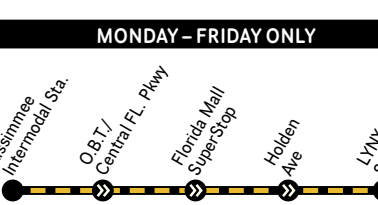

407 WESTBOUND FASTLINK to Kissimmee

MONDAY – FRIDAY

6:40	6:56	7:30
7:40	7:56	8:32
8:40	8:56	9:32
1:40	1:56	2:32
2:40	2:56	3:32
5:40	5:56	6:33
6:40	6:56	7:29
7:40	7:56	8:28

SATURDAY

6:30	6:45	7:20
7:30	7:45	8:20
8:30	8:45	9:20
1:30	1:45	2:20
2:30	2:45	3:20
5:30	5:45	6:20
6:30	6:45	7:20
7:30	7:45	8:20

NO SUNDAY/HOLIDAY SERVICE

441 OUTBOUND FASTLINK to Kissimmee

MONDAY – FRIDAY ONLY

6:00	6:09	6:20	6:27	6:44
7:00	7:09	7:20	7:27	7:46
8:00	8:09	8:21	8:28	8:47
9:00	9:09	9:21	9:28	9:47
10:00	10:09	10:21	10:29	10:49
11:00	11:09	11:22	11:30	11:50
12:00	12:09	12:22	12:32	12:53
1:00	1:09	1:22	1:32	1:53
2:00	2:10	2:23	2:33	2:56
3:00	3:11	3:25	3:37	4:03
4:00	4:11	4:25	4:37	5:03
5:00	5:11	5:25	5:41	6:07
6:00	6:10	6:23	6:36	7:02

NO SATURDAY, SUNDAY/HOLIDAY SERVICE

Light numbers are AM Times
Bold numbers are PM Times

441 INBOUND FASTLINK to LYNX Central Station

MONDAY – FRIDAY ONLY

5:50	6:09	6:17	6:27	6:40
6:50	7:09	7:18	7:29	7:46
7:50	8:10	8:19	8:30	8:48
8:50	9:10	9:19	9:30	9:44
9:50	10:10	10:20	10:32	10:46
10:50	11:11	11:21	11:33	11:49
11:50	12:12	12:24	12:37	12:54
12:50	1:14	1:25	1:37	1:54
1:50	2:14	2:25	2:37	2:54
2:50	3:13	3:24	3:36	3:53
3:50	4:13	4:24	4:36	4:53
4:50	5:13	5:24	5:37	5:53
5:50	6:13	6:22	6:33	6:43