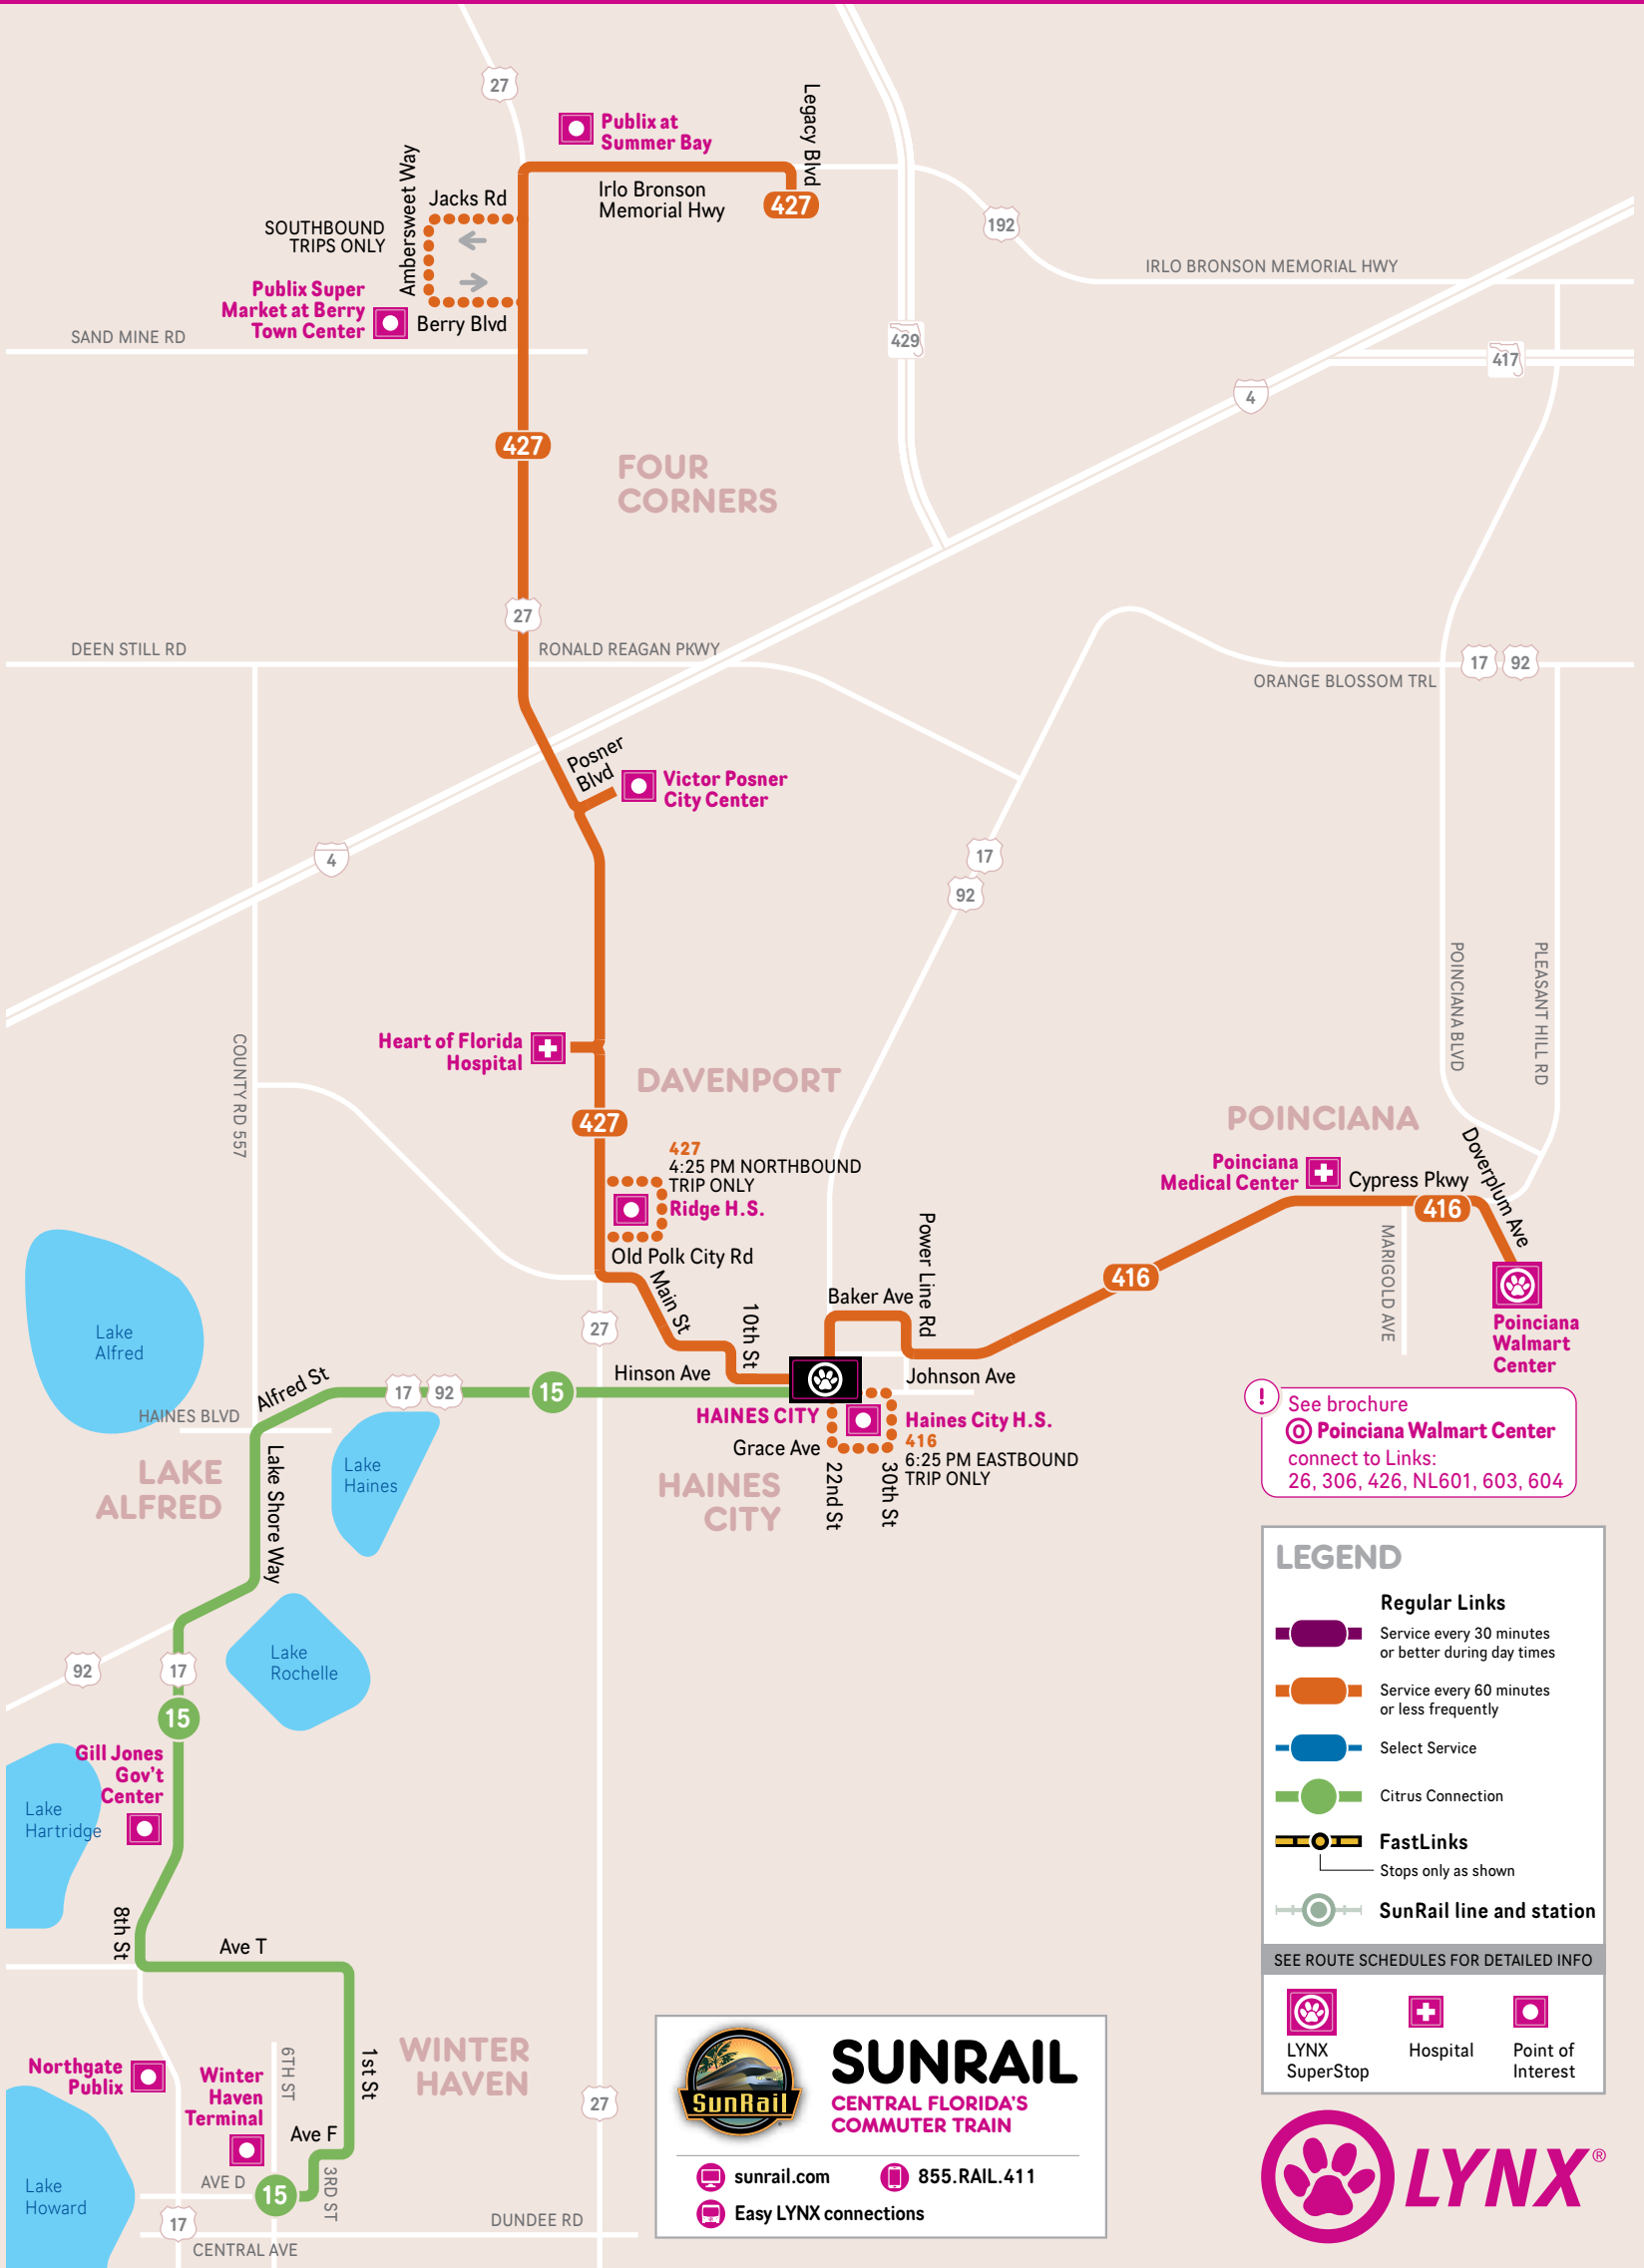

WELCOME ABOARD!

LYNX operates 88 Links to great places throughout Central Florida. If you don't see your destination here, **CONTACT US** and we can connect you to the right Link for your trip.

Riding LYNX is also easy on your wallet. You can pay for your trip as you board the bus:

- Poinciana
- Victor Posner City Center
- Winter Haven

Effective: APRIL 2018

Other accessible formats available upon request

HAINES CITY

Schematic Map
Not to Scale

BUS SERVICE FREQUENCY

To plan your trip or view full bus schedule visit golynx.com

EFFECTIVE APRIL 2018 - ALL BUS SERVICE FREQUENCIES ARE APPROXIMATE AND SUBJECT TO CHANGE

Times indicate departures from the **BEGINNING** of the route. Diagrams show major points on each Link – buses make additional local stops along the way.

SATURDAY

7:50	8:00	8:25
9:45	9:55	10:20
12:45	12:55	1:20
2:45	2:55	3:20

NO SUNDAY/HOLIDAY SERVICE

427 NORTHBOUND to Legacy Blvd

MONDAY – FRIDAY

6:25	6:40	6:49	7:04	7:15
7:25	7:40	7:49	8:04	8:15
8:25	8:42	8:51	9:06	9:17
9:25	9:42	9:51	10:06	10:17
10:25	10:42	10:51	11:06	11:17
11:25	11:42	11:51	12:06	12:17
12:25	12:42	12:51	1:06	1:17
1:25	1:42	1:51	2:06	2:17
2:25	2:42	2:51	3:04	3:17
3:25	3:42	3:51	4:04	4:17
*4:25	4:44	4:53	5:06	5:16
5:25	5:40	5:48	6:01	6:13
6:25	6:40	6:49	7:02	7:12