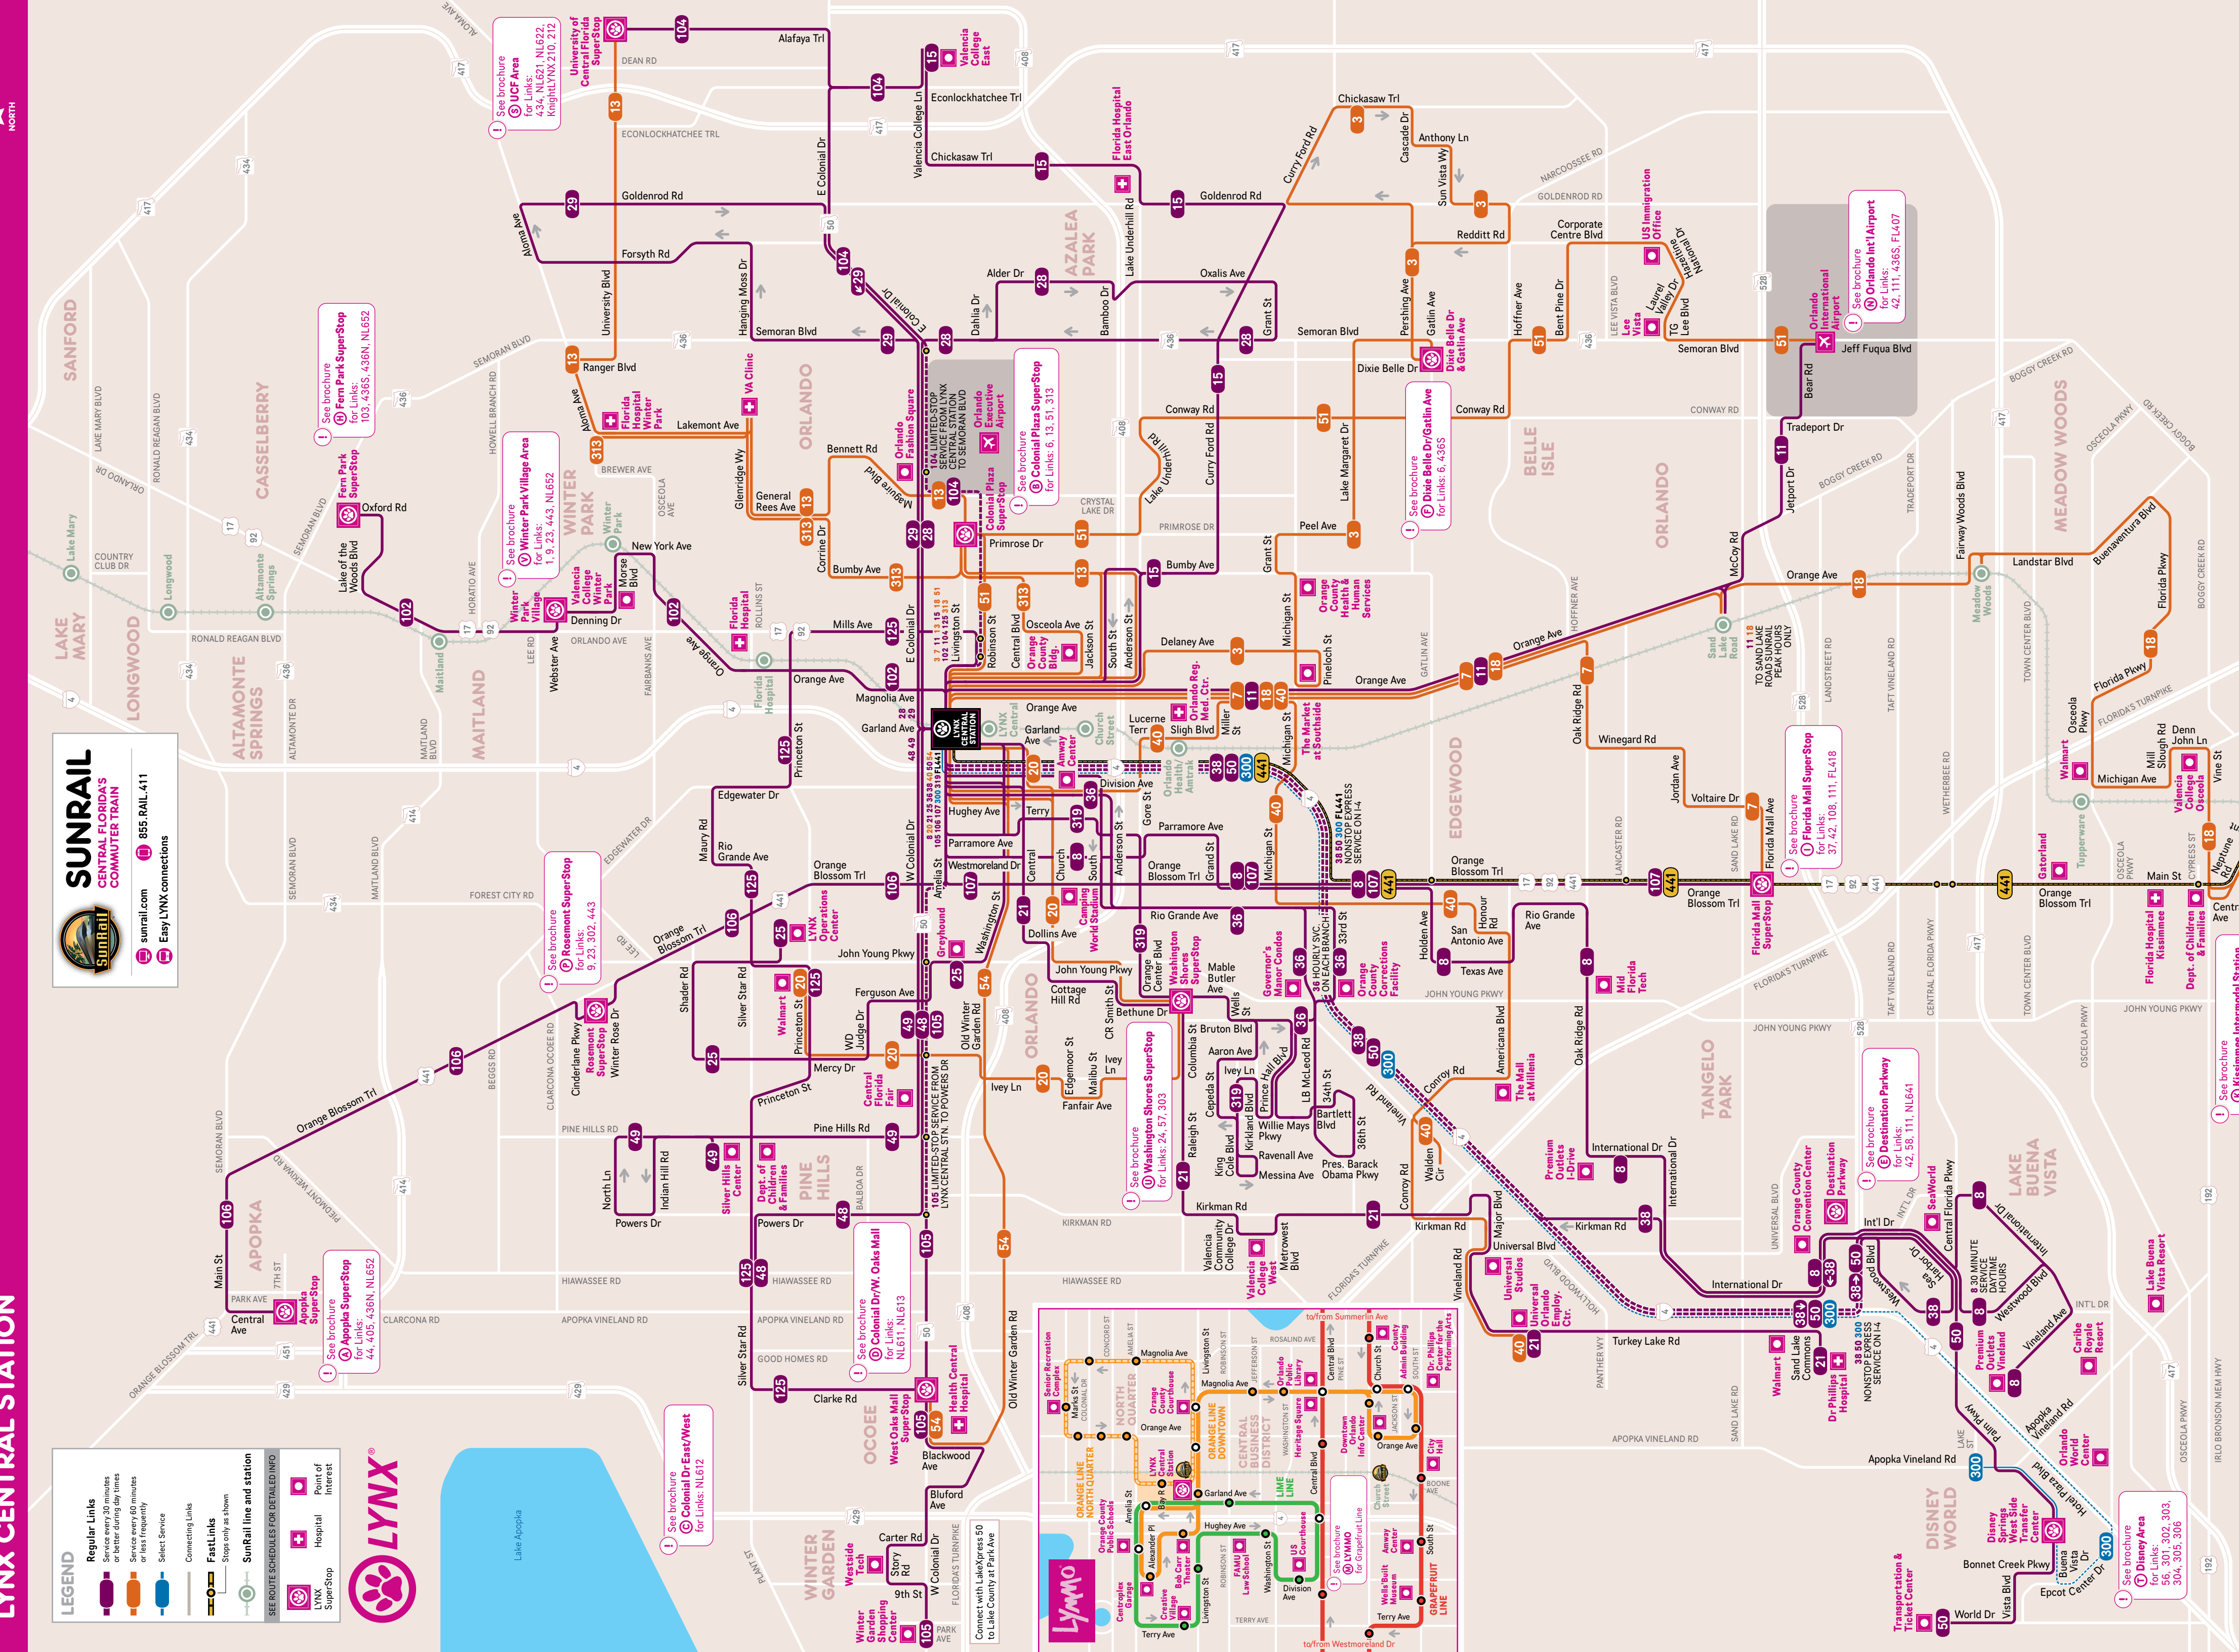

# LYNX CENTRAL STATION

**LEGEND**

- Regular Links**  
Service every 20 minutes or faster during day times or less frequently
- FastLinks**  
Stops only as shown
- SunRail line and station**  
SEE ROUTE SCHEDULES FOR DETAILED INFO

**Icons:** LYNX Super-Stop, Hospital, Point of Interest

**LYNX**

**SUNRAIL**  
CENTRAL FLORIDA'S  
COMMUTER TRAIN

[sunrail.com](http://sunrail.com) 855.RAIL.411

- Easy LYNX connections

See brochure for links for Links: 103, 436S, 436N, NL652

See brochure for links for Links: NL612

See brochure for links for Links: 105, 49, 48, 49, 48, 105, 49

See brochure for links for Links: NL611, NL613

See brochure for links for Links: 24, 57, 303

See brochure for links for Links: 6, 13, 51, 313

See brochure for links for Links: 37, 42, 108, 111, FL418

See brochure for links for Links: 10, 26, 55, 56, 57, 108, 155, NL631, NL632

See brochure for links for Links: 42, 111, 436S, FL407

See brochure for links for Links: 56, 301, 302, 303, 304, 305, 306