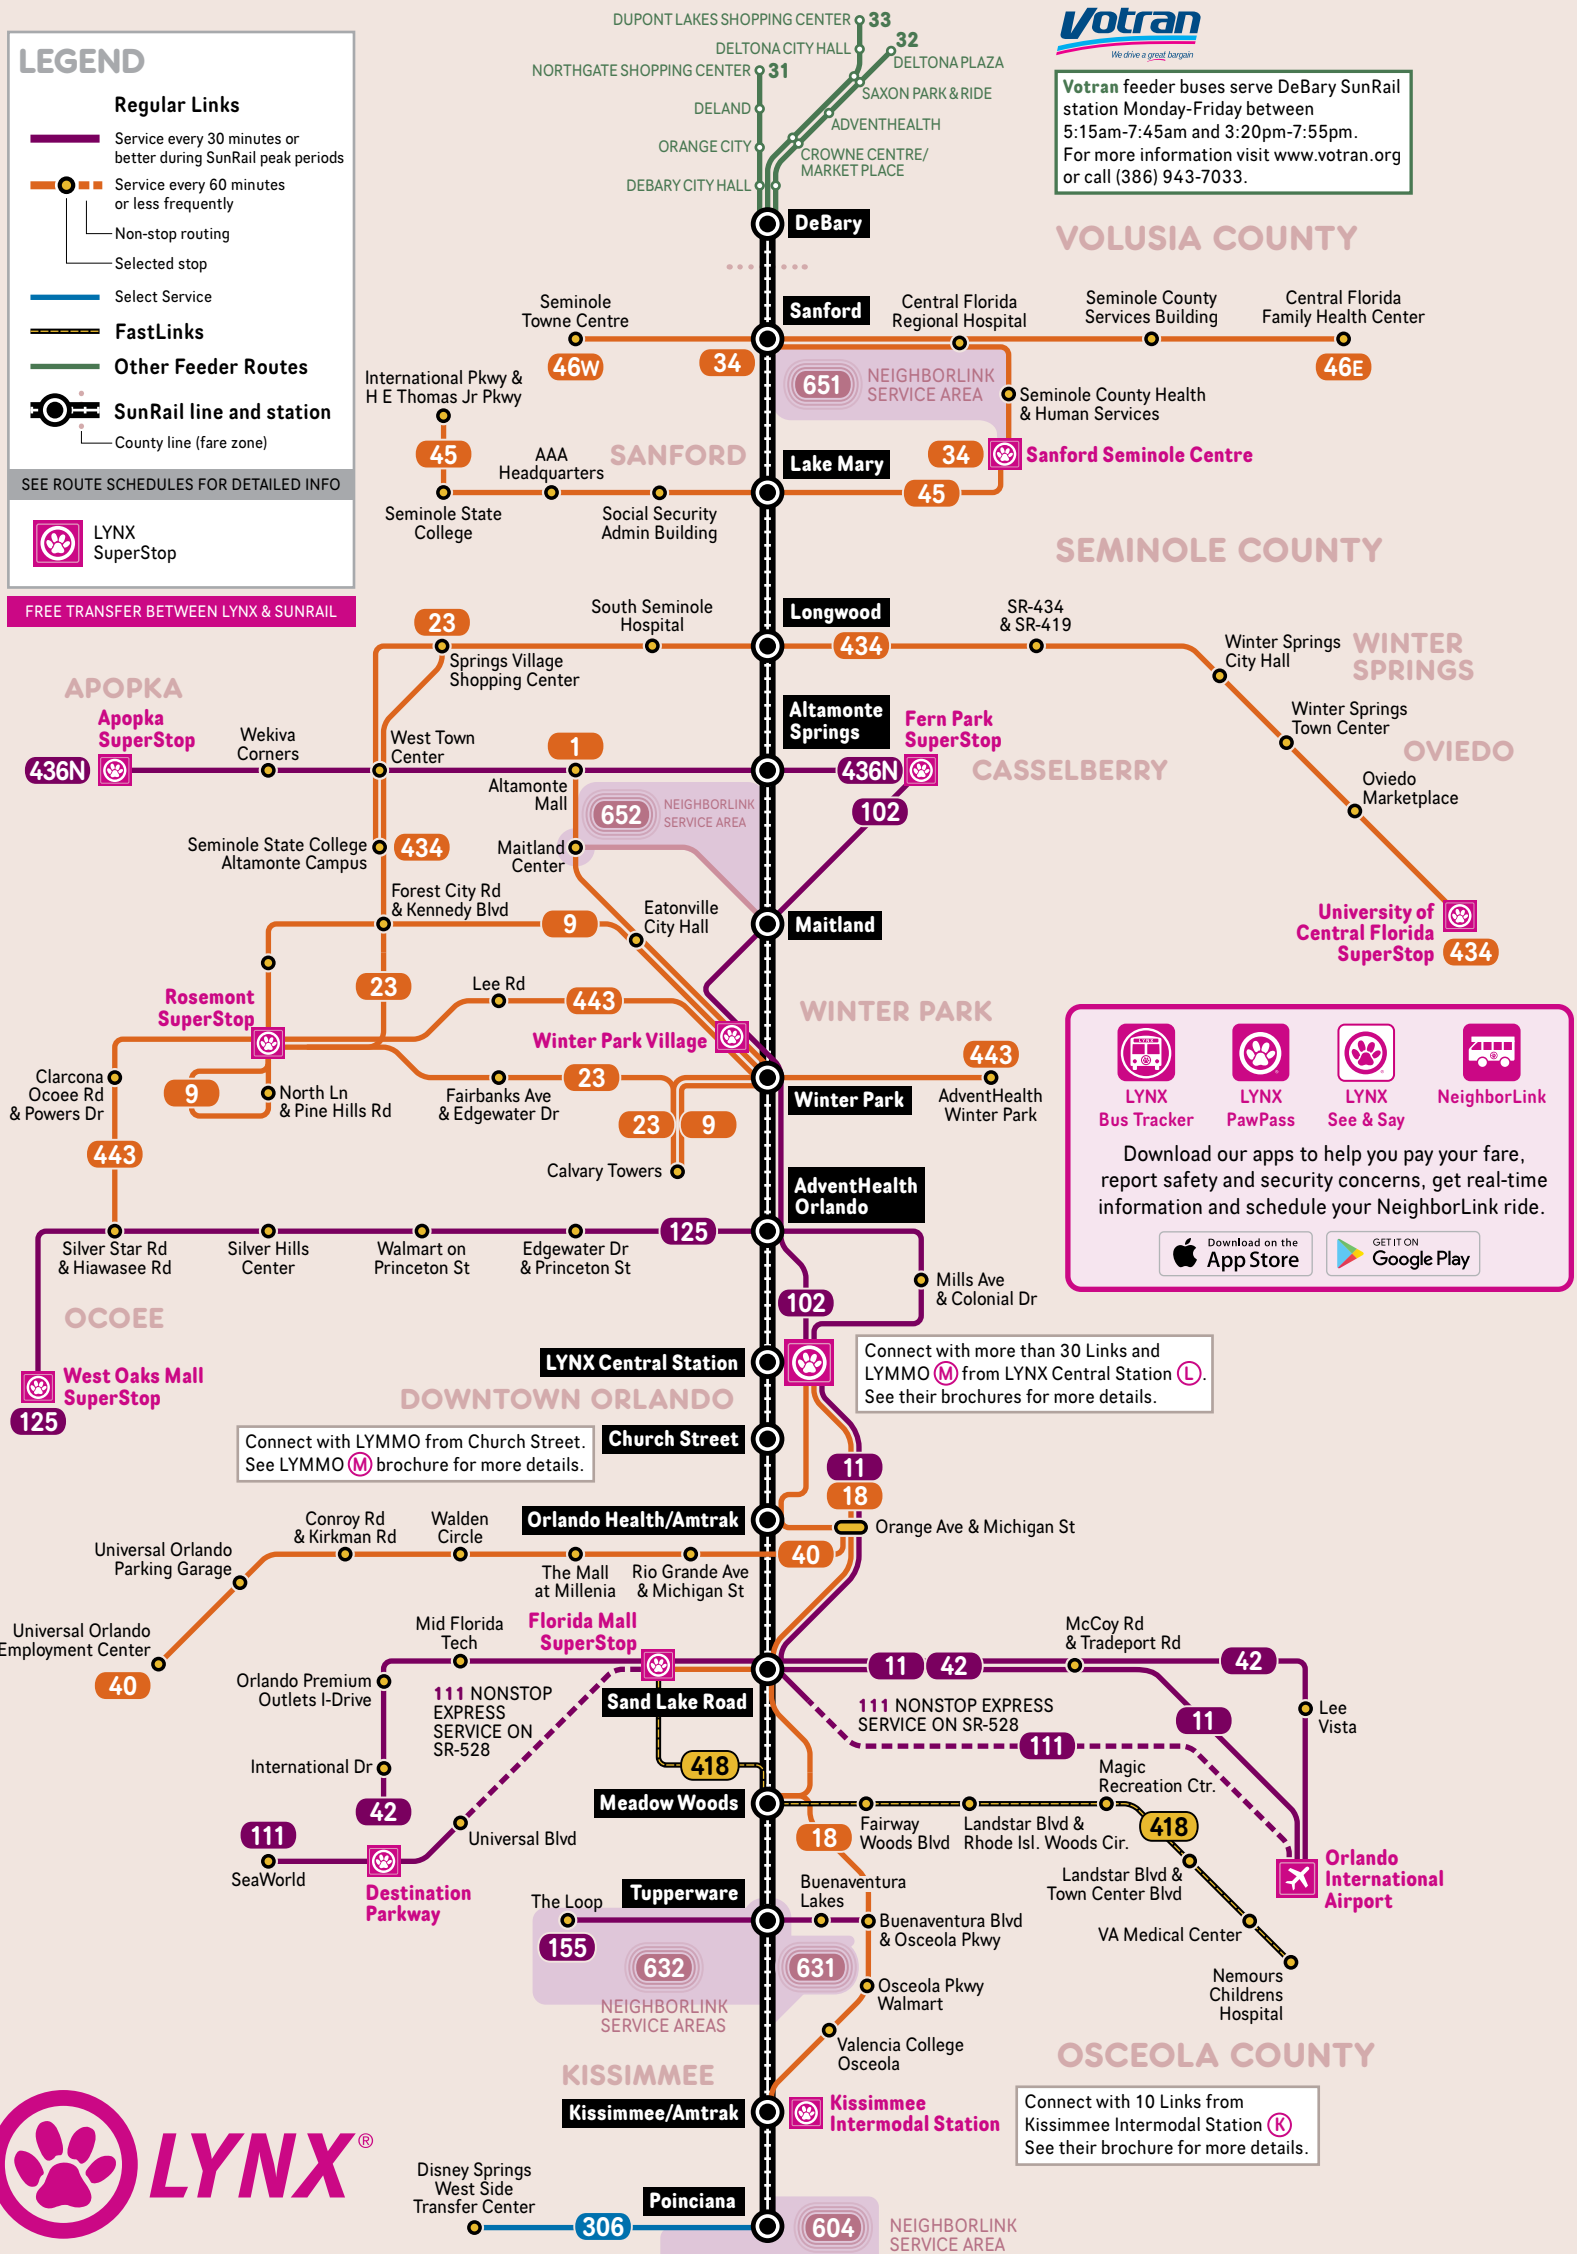

SUNRAIL CONNECTIONS

Schematic Map
Not to Scale

LEGEND

- **Regular Links**
  - Service every 30 minutes or better during SunRail peak periods
  - Service every 60 minutes or less frequently
  - Non-stop routing
  - Selected stop
- **Select Service**
- **FastLinks**
- **Other Feeder Routes**
- **SunRail line and station**
  - County line (fare zone)

SEE ROUTE SCHEDULES FOR DETAILED INFO

LYNX SuperStop

FREE TRANSFER BETWEEN LYNX & SUNRAIL

Votran feeder buses serve DeBary SunRail station Monday-Friday between 5:15am-7:45am and 3:20pm-7:55pm. For more information visit www.votran.org or call (386) 943-7033.